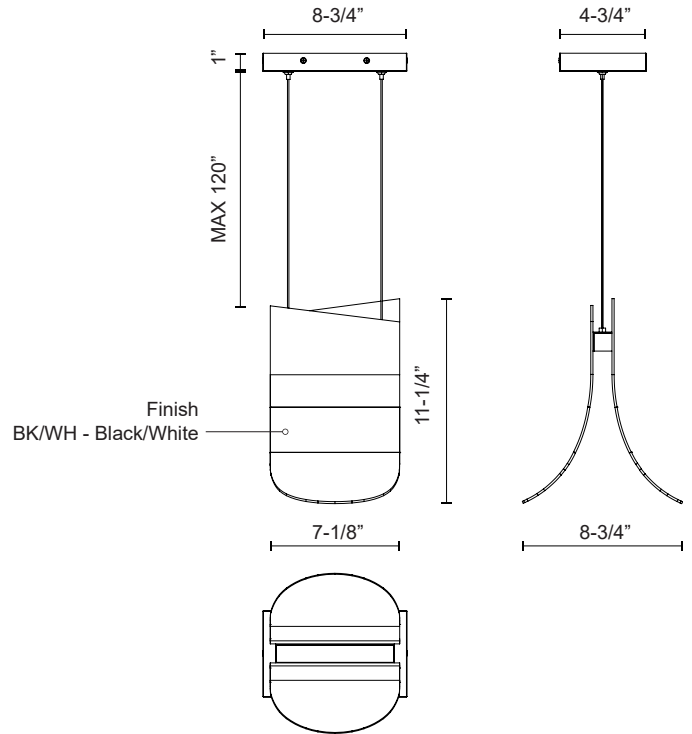

SONDER PD83708

PENDANTS

PROJECT

SPECIFICATION DETAILS

Fixture Dimensions	L7-1/8" x W8-3/4" x H11-1/4"
Light Source	AC LED Module
Wattage	8W
Total Lumens	640lm
Delivered Lumens	420lm*
Voltage	120V
Color Temperature	3000K
CRI (Ra)	90CRI
Optional Color Temps	2700K - 5000K Available, Minimum Order Quantities Apply
LED Rated Life	50,000 hours
Dimming	100% - 10%, ELV Dimmer (Not Included)
Adjustable	Yes
Wire Length	120" Max
Wire Type	Black Wire
Minimum Hang Height	15"
Sloped Ceiling Adaptable	Yes
Location	Dry
CEC Title 24 JA8	Yes, JA8-2022
Canopy Dimensions	L8-3/4" x W4-3/4" x H1"
Paint Finish	BK02; WH02;

* For custom options, consult factory for details.

* For warranty information, please visit www.kuzcolighting.com/warranty

DESCRIPTION

The Sonder collection aims to honor the simple juxtaposition of shape and color in a space. With two asymmetric shades adorned in black and white duo-toned finishes, this collection creates modern balance. Providing ample ambient down light to a space, the Sonder doubles as a sculptural art piece.

KUZCO

CANADA: 19054 28TH AVENUE - SURREY, BC V3Z 6M3

USA: 3035 E. LONE MOUNTAIN ROAD - LAS VEGAS, NV 89081

WWW.KUZCOLIGHTING.COM

© 2022 KUZCO LIGHTING. ALL RIGHTS RESERVED.

COMMENT